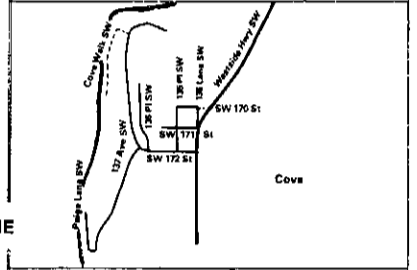

# Windermere

Windermere Real Estate/Vashon Island, Inc.

Main Office: (206) 463-9148  
Toll Free from Seattle: (206) 623-9497

17233 Vashon Highway S.W.  
P.O. Box 1867  
Vashon Island, WA 98070

Note: enlargements not to scale.