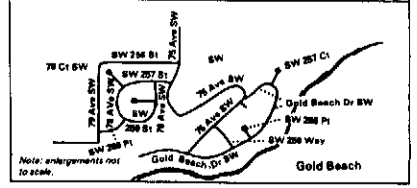

# Windermere

Windermere Real Estate/Vashon Island, Inc.

Main Office: (206) 463-9148  
Toll Free from Seattle: (206) 623-9497

17233 Vashon Highway S.W.  
P.O. Box 1867  
Vashon Island, WA 98070

Note: enlargements not to scale.