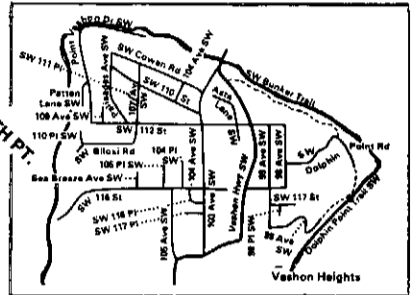

# Windermere

Windermere Real Estate/Vashon Island, Inc.

Main Office: (206) 463-9148  
Toll Free from Seattle: (206) 623-9497

17233 Vashon Highway S.W.  
P.O. Box 1867  
Vashon Island, WA 98070

Note: enlargements not to scale.