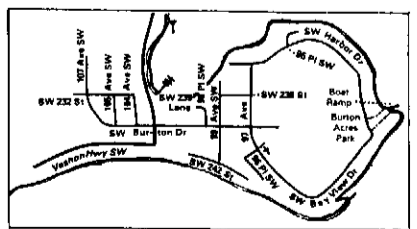

# Windermere

Windermere Real Estate/Vashon Island, Inc.

Main Office: (206) 463-9148  
Toll Free from Seattle: (206) 623-9497

17233 Vashon Highway S.W.  
P.O. Box 1867  
Vashon Island, WA 98070

Note: enlargements not to scale.